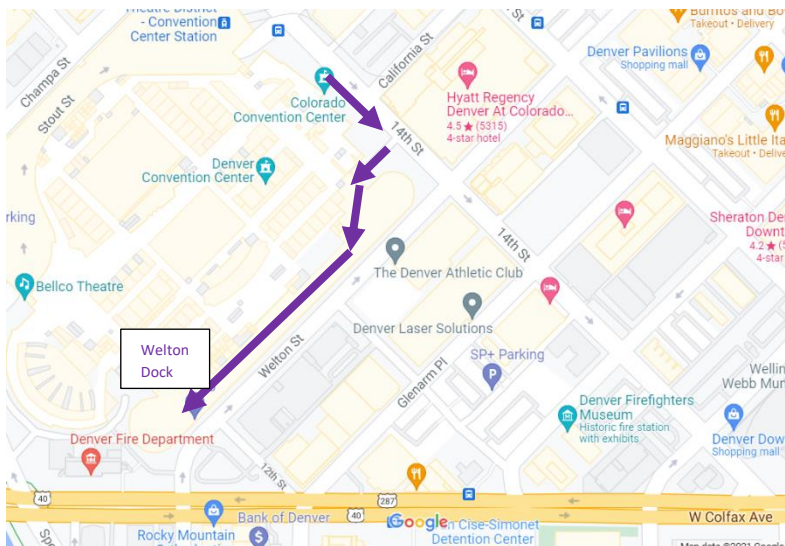

FAN EXPO Denver: SPECIAL EDITION - Marshalling Yard Map

(Directions: Denver Coliseum Lot to Welton Street Docks at Colorado Convention Center)

3899 Arkins Ct Parking

3899 Arkins Ct, Denver, CO 80216

- ✓ Take McFarland Dr to E Brighton Blvd
2 min (0.3 mi)
 - ↑ Head northeast toward McFarland Dr
49 ft
 - Turn right toward McFarland Dr
0.1 mi
 - ↶ Turn left onto McFarland Dr
0.1 mi
 - Use the right lane to turn right onto 44th St
331 ft
 - ✓ Continue on E Brighton Blvd. Take Arapahoe St to 14th St
13 min (3.2 mi)
 - Turn right onto E Brighton Blvd
1.4 mi
 - ↑ Continue onto N Broadway
0.7 mi
 - Slight right onto Arapahoe St
0.8 mi
 - ↶ Turn left onto 14th St
0.2 mi
- Destination will be on the right**

Colorado Convention Center

700 14th St, Denver, CO 80202

From Blue Bear to Welton Street Loading Docks (12th & Welton Streets):

Just Past 14th & California Street, take your first right underneath the Convention Center, follow the driveway around the building and it will have the large ramp going upstairs to Welton Docks directly in front of you