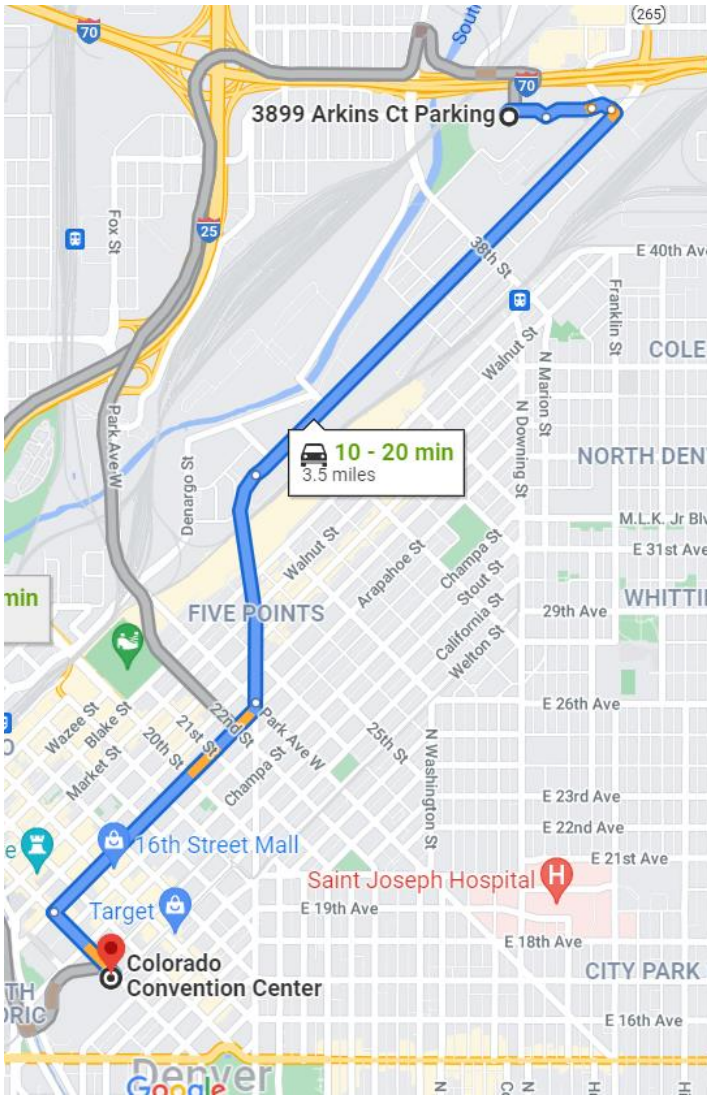

FAN EXPO Denver: SPECIAL EDITION - Marshalling Yard Map

(Directions: Denver Coliseum Lot to Welton Street Docks at Colorado Convention Center)

3899 Arkins Ct Parking

3899 Arkins Ct, Denver, CO 80216

- ✓ Take McFarland Dr to E Brighton Blvd
2 min (0.3 mi)
 - ↑ Head northeast toward McFarland Dr
49 ft
 - Turn right toward McFarland Dr
0.1 mi
 - ↶ Turn left onto McFarland Dr
0.1 mi
 - Use the right lane to turn right onto 44th St
331 ft
 - ✓ Continue on E Brighton Blvd. Take Arapahoe St to 14th St
13 min (3.2 mi)
 - Turn right onto E Brighton Blvd
1.4 mi
 - ↑ Continue onto N Broadway
0.7 mi
 - Slight right onto Arapahoe St
0.8 mi
 - ↶ Turn left onto 14th St
0.2 mi
- Destination will be on the right**

Colorado Convention Center

700 14th St, Denver, CO 80202

From Blue Bear to Welton Street Loading Docks (12th & Welton Streets):

Just Past 14th & California Street, take your first right underneath the Convention Center, follow the driveway around the building and it will have the large ramp going upstairs to Welton Docks directly in front of you