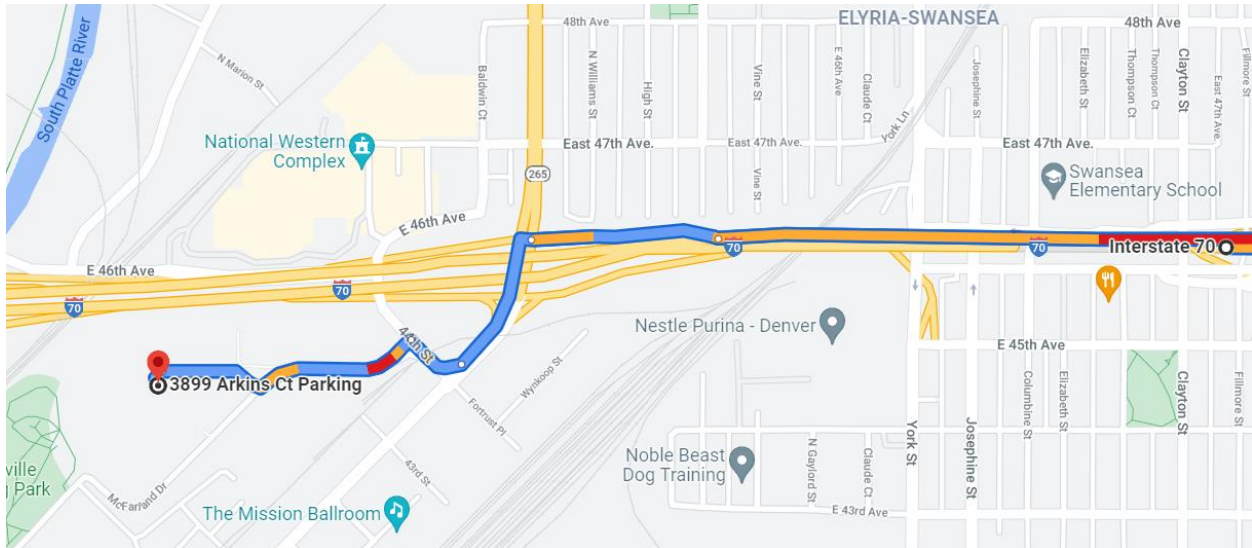

FAN EXPO Denver: SPECIAL EDITION

Marshalling Yard Map

(Directions: I-70 West to Denver Coliseum)

- > Get on I-70 W
2 min (0.4 mi)
- > Continue on I-70 W to CO-265/E Brighton Blvd.
Take exit 275B from I-70 W
2 min (1.1 mi)
- > Continue on E Brighton Blvd to your destination
3 min (0.5 mi)

3899 Arkins Ct Parking
3899 Arkins Ct, Denver, CO 80216

Parking lot is behind (west) of Denver Coliseum