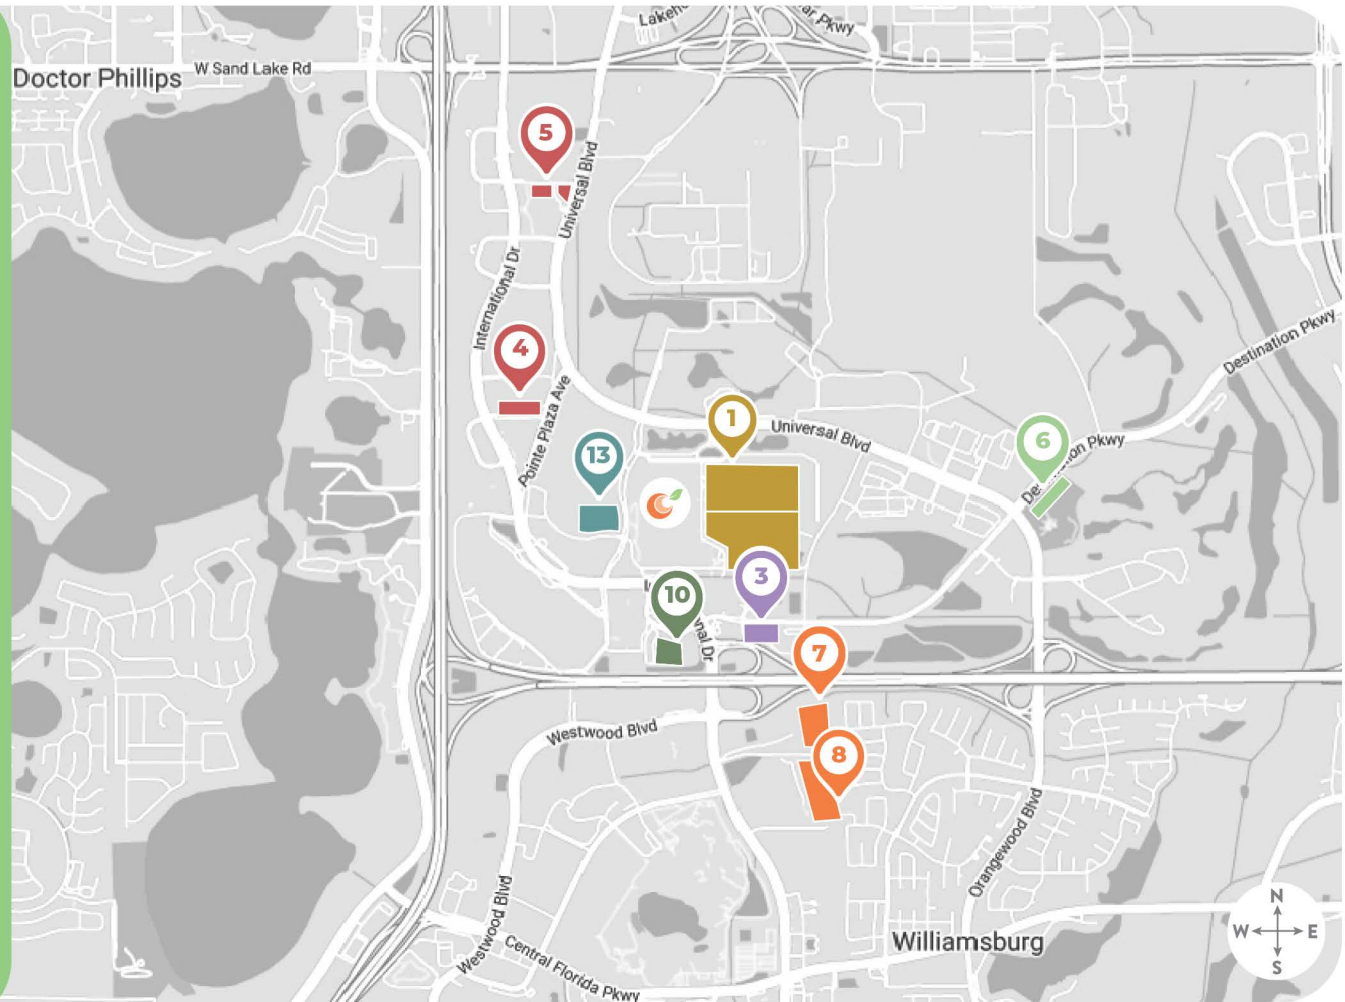

MEGA CON 2025 PARKING MAP • SUN. FEB. 9, 2025

LEGEND

- **OCCC N-S BUILDING**
  MEGACON 2025
- **LOT 1 • OCCC NORTH LOT • SOUTH LOT**
  PREPAID ONLY • ON-SITE
  9400 Universal Boulevard (North)
  9899 International Drive (South)
- **LOT 3 • DESTINATION • PURPLE SHUTTLE**
  PREPAID ONLY • ON-SITE
  5980 Destination Parkway, Orlando, FL 32819
- **LOT 4 • POINTE ORLANDO • RED SHUTTLE**
  GENERAL PARKING • 1 MILE AWAY • $20.00
  9101 International Dr, Orlando, FL 32819
- **LOT 5 • ICON PARK • RED SHUTTLE**
  GENERAL PARKING • 1.25 MILES AWAY • $20.00
  8351 International Drive, Orlando, FL 32819
- **LOT 6 • ROSEN COLLEGE • GREEN SHUTTLE**
  GENERAL PARKING • 2 MILES AWAY • $30.00 • CASHLESS
  9907 Universal Blvd, Orlando, FL 32819
- **LOT 7 • ORANGEWOOD LOT • ORANGE SHUTTLE**
  PREPAID ONLY • 1.5 MILES AWAY
  5601 Sea Splash Way, Orlando, FL 32821
- **LOT 8 • AQUATICA • ORANGE SHUTTLE**
  GENERAL PARKING • 1.4 MILES AWAY • $21.30
  5800 Water Play Way, Orlando, FL 32821
- **LOT 10 • ROSEN OVERFLOW**
  GENERAL PARKING • 1.3 MILES AWAY • $29.82
  9956 Hawaiian Court, Orlando, FL 32819
- **LOT 13 • WATSON LOT**
  GENERAL PARKING • 0.6 MILES AWAY • $30.00
  Convention Way, Orlando, FL 32819