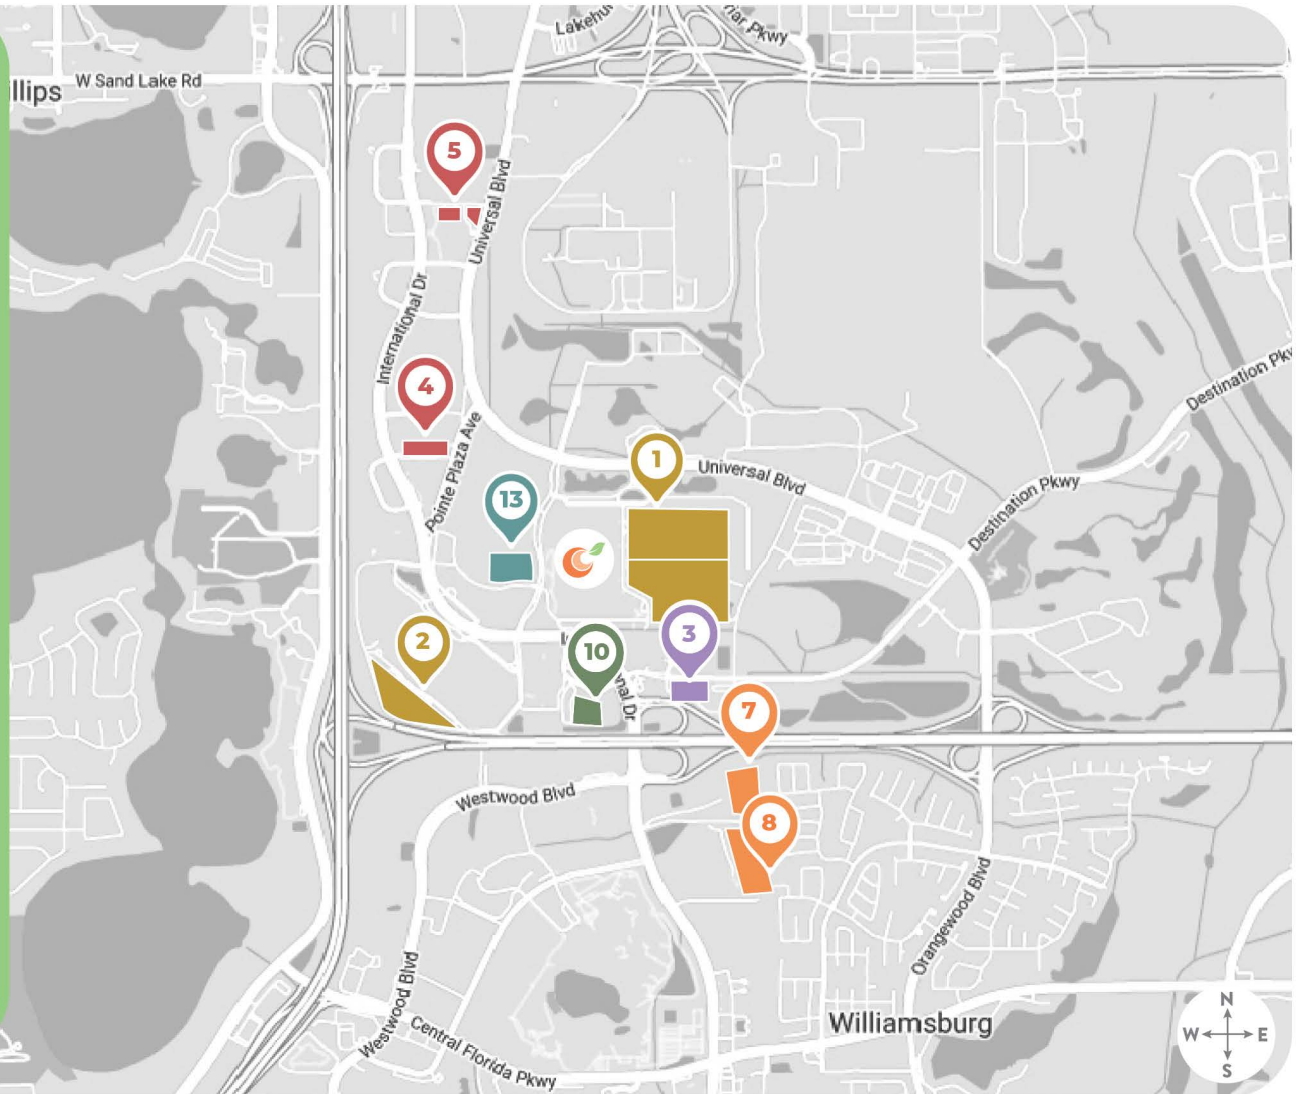

MEGA CON 2025 PARKING MAP • FRI. FEB. 7, 2025

LEGEND

- 
OC CC N-S BUILDING
 MEGA CON 2025
- 
LOT 1 • OC CC NORTH LOT • SOUTH LOT
PREPAID ONLY • ON-SITE
 9400 Universal Boulevard (North)
 9899 International Drive (South)
- 
LOT 2 • OC CC WEST LOT
PREPAID ONLY • ON-SITE
 9800 International Drive, Orlando, FL 32819
- 
LOT 3 • DESTINATION • PURPLE SHUTTLE
PREPAID ONLY • ON-SITE
 5980 Destination Parkway, Orlando, FL 32819
- 
LOT 4 • POINTE ORLANDO • RED SHUTTLE
GENERAL PARKING • 1 MILE AWAY • \$20.00
 9101 International Dr, Orlando, FL 32819
- 
LOT 5 • ICON PARK • RED SHUTTLE
GENERAL PARKING • 1.25 MILES AWAY • \$20.00
 8351 International Drive, Orlando, FL 32819
- 
LOT 7 • ORANGEWOOD LOT • ORANGE SHUTTLE
PREPAID ONLY • 1.5 MILES AWAY
 5601 Sea Splash Way, Orlando, FL 32821
- 
LOT 8 • AQUATICA • ORANGE SHUTTLE
GENERAL PARKING • 1.4 MILES AWAY • \$21.30
 5800 Water Play Way, Orlando, FL 32821
- 
LOT 10 • ROSEN OVERFLOW
GENERAL PARKING • 1.3 MILES AWAY • \$29.82
 9956 Hawaiian Court, Orlando, FL 32819
- 
LOT 13 • WATSON LOT
GENERAL PARKING • 0.6 MILES AWAY • \$30.00
 Convention Way, Orlando, FL 32819

FROM DOWNTOWN ORLANDO

- I-4 West to Exit 72 (SR-528)
- SR-528 West to Exit 1 (International Dr.)
- Left onto International Dr.
- Left into Lot 8

FROM TAMPA

- I-4 East to Exit 72 (SR-528)
- SR-528 East to Exit 1 (International Dr.)
- Left onto International Dr.
- Left into Lot 8

FROM DOWNTOWN ORLANDO

- I-4 West to Exit 72 (SR-528)
- SR-528 West to Exit 1 (International Dr.)
- Right onto International Dr.
- Left onto Hawaiian Court
- Left into Lot 10

FROM TAMPA

- I-4 East to Exit 72 (SR-528)
- SR-528 East to Exit 1 (International Dr.)
- Right onto International Dr.
- Left onto Hawaiian Court
- Left into Lot 10

FROM DOWNTOWN ORLANDO

- I-4 West to Exit 72 (SR-528)
- Take Exit 1 (International Dr.)
- Left on Convention Way
- Left into Lot 13

FROM TAMPA

- I-4 East to Exit 72 (SR-528)
- Take Exit 1 (International Dr.)
- Left on Convention Way
- Left into Lot 13