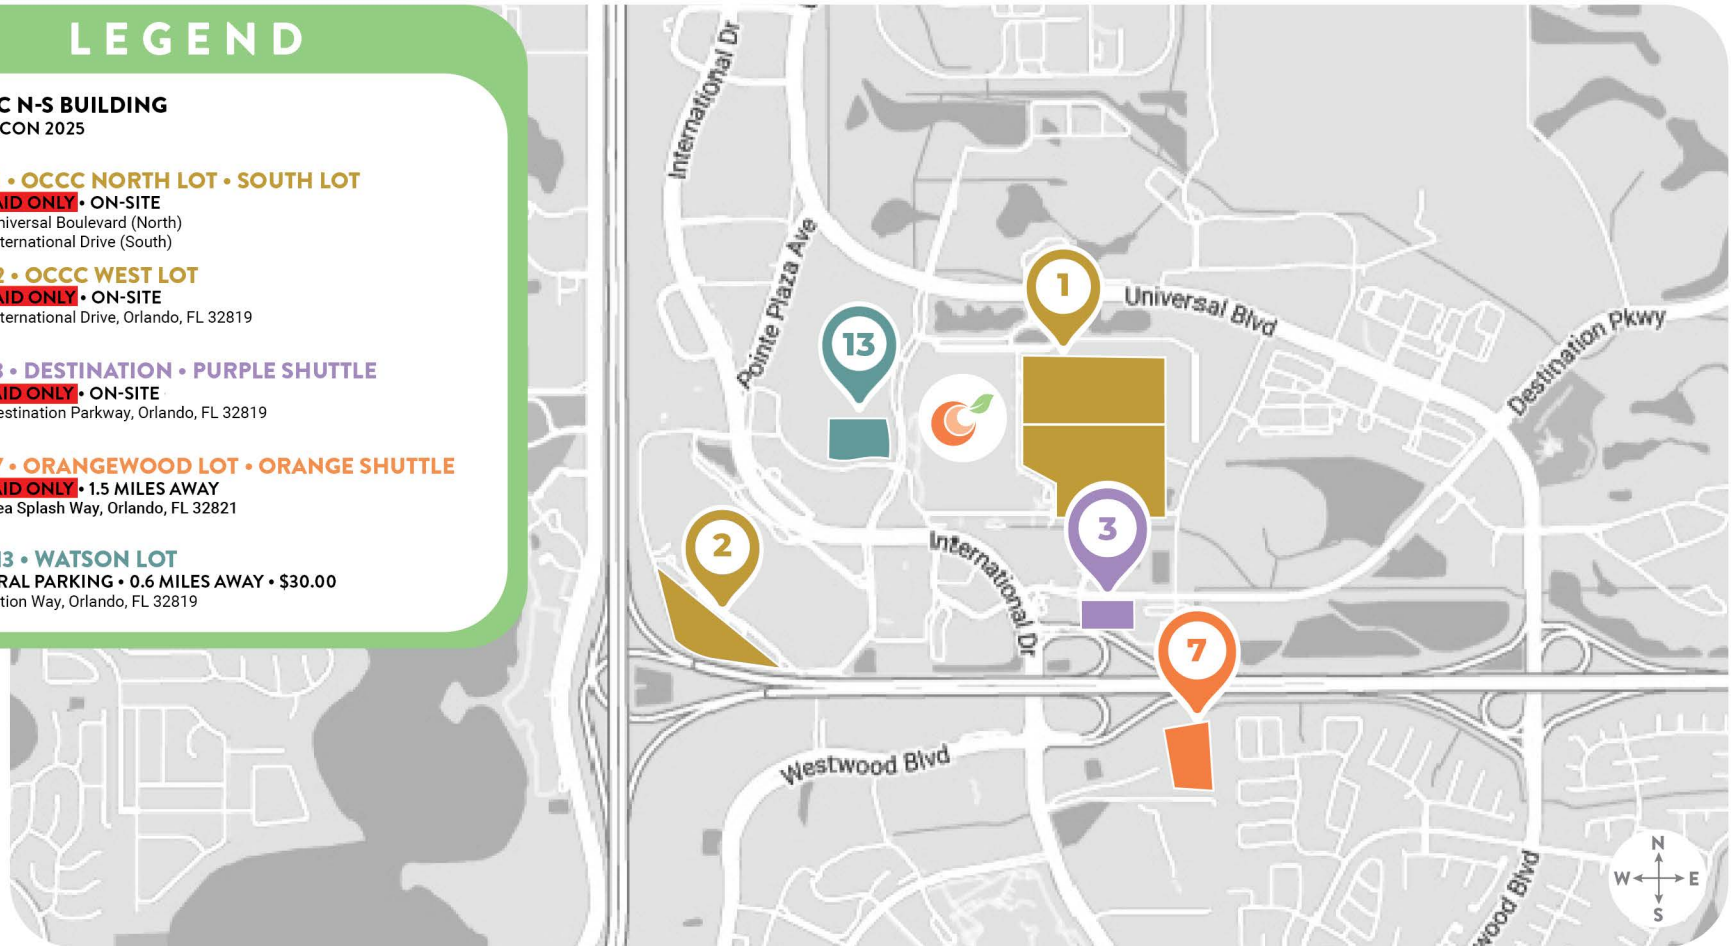

MEGACON 2025 PARKING MAP • THURS. FEB. 6, 2025

LEGEND

- **OCCC N-S BUILDING**
  MEGACON 2025
- **LOT 1 • OCCC NORTH LOT • SOUTH LOT**
  PREPAID ONLY • ON-SITE
  9400 Universal Boulevard (North)
  9899 International Drive (South)
- **LOT 2 • OCCC WEST LOT**
  PREPAID ONLY • ON-SITE
  9800 International Drive, Orlando, FL 32819
- **LOT 3 • DESTINATION • PURPLE SHUTTLE**
  PREPAID ONLY • ON-SITE
  5980 Destination Parkway, Orlando, FL 32819
- **LOT 7 • ORANGEWOOD LOT • ORANGE SHUTTLE**
  PREPAID ONLY • 1.5 MILES AWAY
  5601 Sea Splash Way, Orlando, FL 32821
- **LOT 13 • WATSON LOT**
  GENERAL PARKING • 0.6 MILES AWAY • $30.00
  Convention Way, Orlando, FL 32819